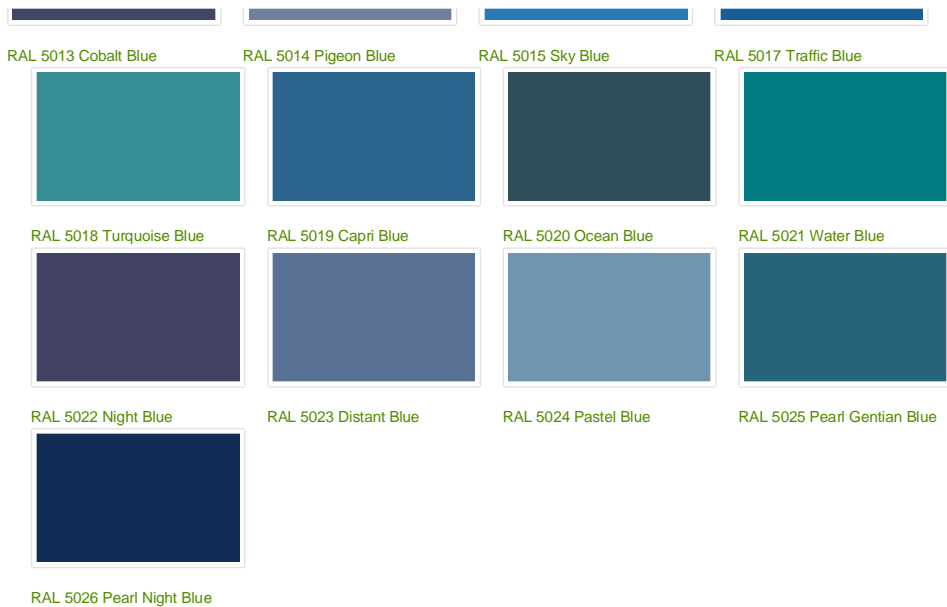

Ral Colors from 1000 to 1037 - Yellow and Beige Shades

RAL 1000 Green Beige	RAL 1001 Beige	RAL 1002 Sand Yellow	RAL 1003 Signal Yellow
RAL 1004 Golden Yellow	RAL 1005 Honey Yellow	RAL 1006 Maize Yellow	RAL 1007 Daffodil Yellow
RAL 1011 Brown Beige	RAL 1012 Lemon Yellow	RAL 1013 Oyster White	RAL 1014 Ivory
RAL 1015 Light Ivory	RAL 1016 Sulfur Yellow	RAL 1017 Saffron Yellow	RAL 1018 Zinc Yellow
RAL 1019 Grey Beige	RAL 1020 Olive Yellow	RAL 1021 Colza Yellow	RAL 1023 Traffic Yellow
RAL 1024 Ochre Yellow	RAL 1026 Luminous Yellow	RAL 1027 Curry	RAL 1028 Melon Yellow

Ral Colors from 2000 to 2013 - Orange Shades

Ral Colors from 3000 to 3033 - Red Shades

Ral Colors from 4001 to 4012 - Violet Shades

Ral Colors from 5000 to 5026 - Blue Shades

Ral Colors from 6000 to 6038 - Green Shades

Ral Colors from 7000 to 7048 - Grey Shades

Ral Colors from 8000 to 8029 - Brown Shades

Ral Colors from 9001 to 9023 - Black and White Shades

RAL 9011 Graphite Black

RAL 9016 Traffic White

RAL 9017 Traffic Black

RAL 9018 Papyrus White

RAL 9022 Pearl Light Grey

RAL 9023 Pearl Dark Grey