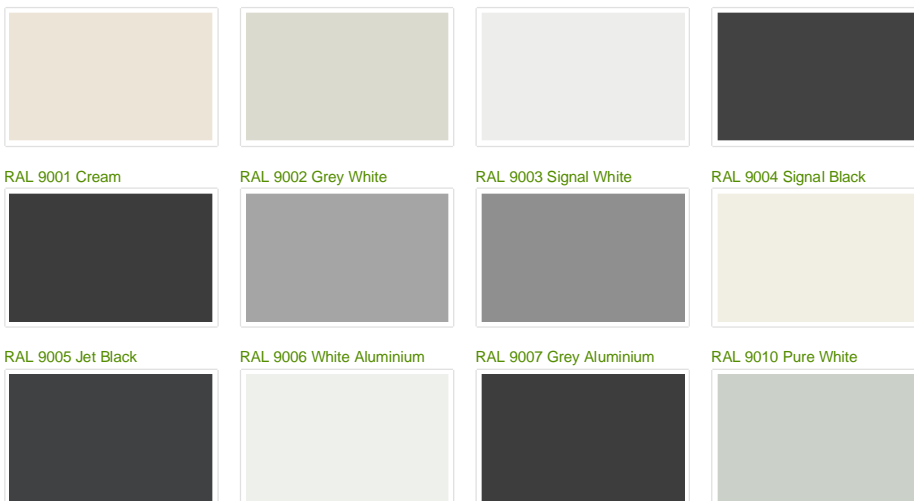

Ral Colors from 1000 to 1037 - Yellow and Beige Shades

RAL 1000 Green Beige	RAL 1001 Beige	RAL 1002 Sand Yellow	RAL 1003 Signal Yellow
RAL 1004 Golden Yellow	RAL 1005 Honey Yellow	RAL 1006 Maize Yellow	RAL 1007 Daffodil Yellow
RAL 1011 Brown Beige	RAL 1012 Lemon Yellow	RAL 1013 Oyster White	RAL 1014 Ivory
RAL 1015 Light Ivory	RAL 1016 Sulfur Yellow	RAL 1017 Saffron Yellow	RAL 1018 Zinc Yellow
RAL 1019 Grey Beige	RAL 1020 Olive Yellow	RAL 1021 Colza Yellow	RAL 1023 Traffic Yellow
RAL 1024 Ochre Yellow	RAL 1026 Luminous Yellow	RAL 1027 Curry	RAL 1028 Melon Yellow

Ral Colors from 2000 to 2013 - Orange Shades

Ral Colors from 3000 to 3033 - Red Shades

Ral Colors from 4001 to 4012 - Violet Shades

Ral Colors from 5000 to 5026 - Blue Shades

Ral Colors from 6000 to 6038 - Green Shades

Ral Colors from 7000 to 7048 - Grey Shades

Ral Colors from 8000 to 8029 - Brown Shades

Ral Colors from 9001 to 9023 - Black and White Shades

RAL 9011 Graphite Black

RAL 9016 Traffic White

RAL 9017 Traffic Black

RAL 9018 Papyrus White

RAL 9022 Pearl Light Grey

RAL 9023 Pearl Dark Grey