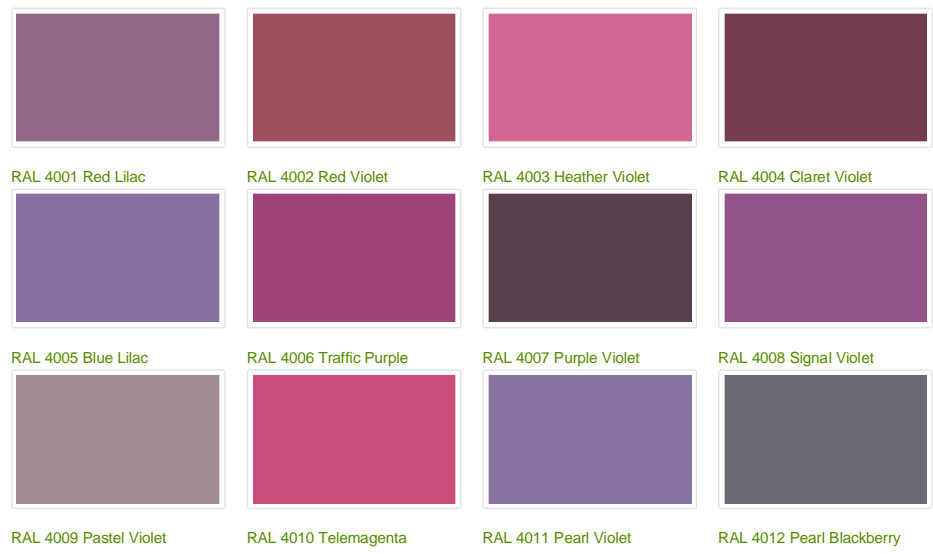

Ral Colors from 1000 to 1037 - Yellow and Beige Shades

RAL 1000 Green Beige	RAL 1001 Beige	RAL 1002 Sand Yellow	RAL 1003 Signal Yellow
RAL 1004 Golden Yellow	RAL 1005 Honey Yellow	RAL 1006 Maize Yellow	RAL 1007 Daffodil Yellow
RAL 1011 Brown Beige	RAL 1012 Lemon Yellow	RAL 1013 Oyster White	RAL 1014 Ivory
RAL 1015 Light Ivory	RAL 1016 Sulfur Yellow	RAL 1017 Saffron Yellow	RAL 1018 Zinc Yellow
RAL 1019 Grey Beige	RAL 1020 Olive Yellow	RAL 1021 Colza Yellow	RAL 1023 Traffic Yellow
RAL 1024 Ochre Yellow	RAL 1026 Luminous Yellow	RAL 1027 Curry	RAL 1028 Melon Yellow

Ral Colors from 2000 to 2013 - Orange Shades

Ral Colors from 3000 to 3033 - Red Shades

Ral Colors from 4001 to 4012 - Violet Shades

Ral Colors from 5000 to 5026 - Blue Shades

Ral Colors from 6000 to 6038 - Green Shades

Ral Colors from 7000 to 7048 - Grey Shades

Ral Colors from 8000 to 8029 - Brown Shades

Ral Colors from 9001 to 9023 - Black and White Shades

RAL 9011 Graphite Black

RAL 9016 Traffic White

RAL 9017 Traffic Black

RAL 9018 Papyrus White

RAL 9022 Pearl Light Grey

RAL 9023 Pearl Dark Grey